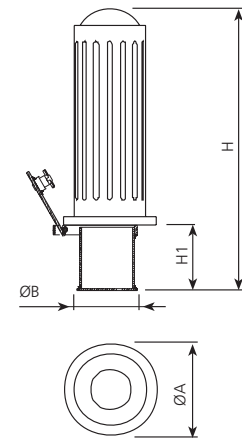

BOLLARD

Vía Augusta

H209PM

REFERENCE	ØA	ØB	H	H1
H209P	170	105	525	125
H209PM removable	170	125	535	135

CHARACTERISTICS

- Material:** Made of cast iron.
- Installation:** The base can be built in the ground.
- Finish:** Antirusting black colour painted.