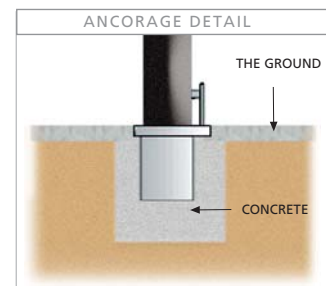

BOLLARD

Vía Augusta

H209PM

REFERENCE	ØA	ØB	H	H1
H209P	170	105	525	125
H209PM removable	170	125	535	135

CHARACTERISTICS

- Material:** Made of cast iron.
- Installation:** The base can be built in the ground.
- Finish:** Antirusting black colour painted.