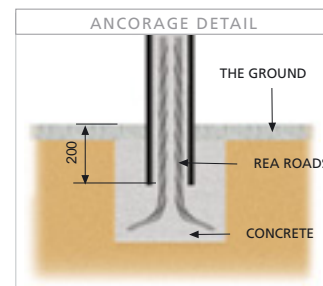

BOLLARD

Hospitalet Inox

H214

REFERENCE	ØA	H
H214	95	1000
H214M	95	1000
H214P	95	800

CHARACTERISTICS

- Material:** Made of metal with a stainless steel ring.
- Installation:** The base and its rea ribs with concrete can be built in the ground.
- Finish:** Black forge colour painted.
- Optional:** Removable (H214M).