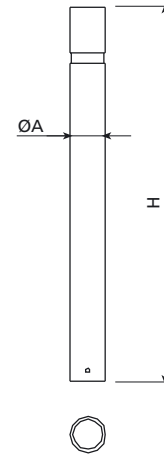

BOLLARD

Hospitalet Inox

H214

REFERENCE	ØA	H
H214	95	1000
H214M	95	1000
H214P	95	800

CHARACTERISTICS

- Material:** Made of metal with a stainless steel ring.
- Installation:** The base and its rea ribs with concrete can be built in the ground.
- Finish:** Black forge colour painted.
- Optional:** Removable (H214M).