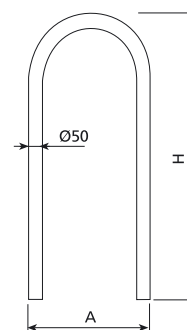

**BOLLARD**

**Sidewalk protector**

H292

REFERENCE	A	H
H292	400	900

**CHARACTERISTICS**

- Material:** Iron tube.
- Installation:** Embeddable base.
- finishing:** Yellow colour. On demand, it can be painted in any RAL colour.