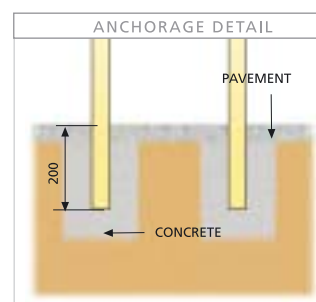

**BOLLARD**

**Sidewalk protector**

H292

REFERENCE	A	H
H292	400	900

**CHARACTERISTICS**

- Material:** Iron tube.
- Installation:** Embeddable base.
- finishing:** Yellow colour. On demand, it can be painted in any RAL colour.