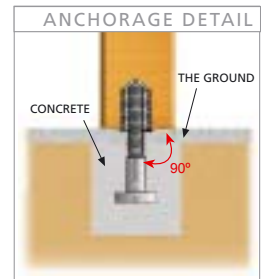

CHAIR **Goteborg** **UM345S**

CHARACTERISTICS

REFERENCE	A	B	H	H1
UM345S	680	660	910	425
UM345	1650	660	910	425
UM345L	2300	660	910	425

Material: Made of tropical wood.

Finish: Tropical wood treated with a preventive product,  fungicide, insecticide and water proofed. Natural colour finish.

Recommended anchorage: M10 fixing bolts for anchoring to the ground, depending on the surface and the project.