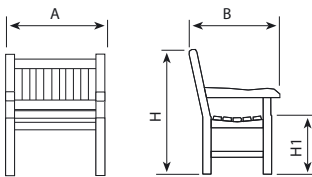

CHAIR **Goteborg** **UM345S**

CHARACTERISTICS

REFERENCE	A	B	H	H1
UM345S	680	660	910	425
UM345	1650	660	910	425
UM345L	2300	660	910	425

Material: Made of tropical wood.

Finish: Tropical wood treated with a preventive product,  fungicide, insecticide and water proofed. Natural colour finish.