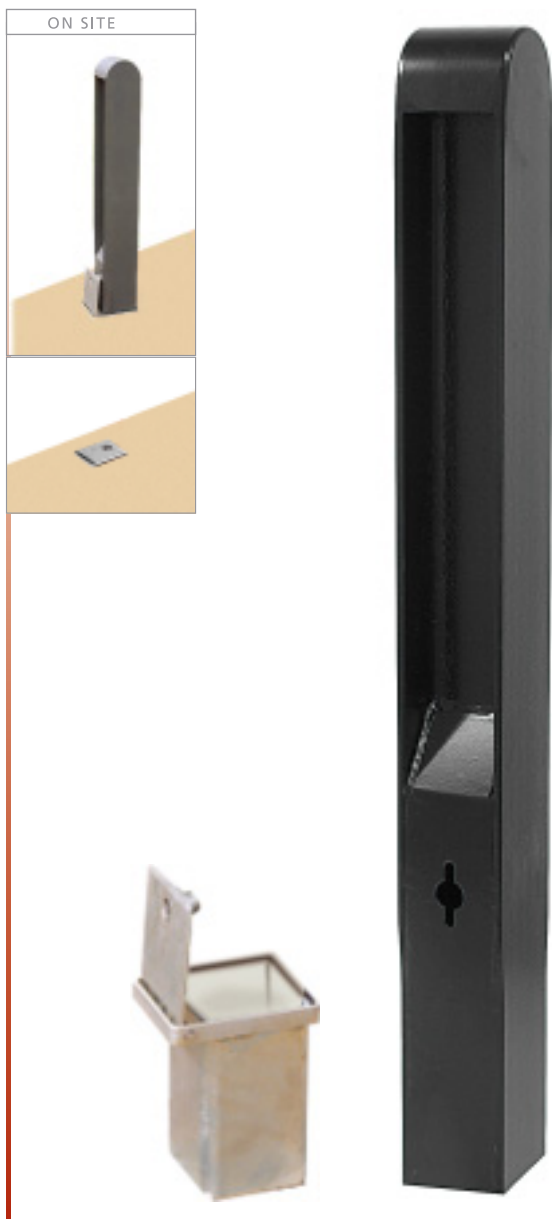

BOLLARD

Grey

H221M

REFERENCE	A	H
H221	100	1000
H221M	100	1000

CARACTERÍSTICAS

Material: Grey-100 steel joist.

Installation: Embeddable base.

Finishing: Zinc coated and brillant dyed polyester (oven technique). Black colour.

Steel base
H221B