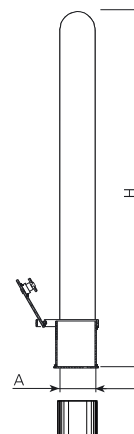

BOLLARD

Grey

H221M

REFERENCE	A	H
H221	100	1000
H221M	100	1000

CARACTERÍSTICAS

Material: Grey-100 steel joist.

Installation: Embeddable base.

Finishing: Zinc coated and brillant dyed polyester (oven technique). Black colour.

Steel base
H221B