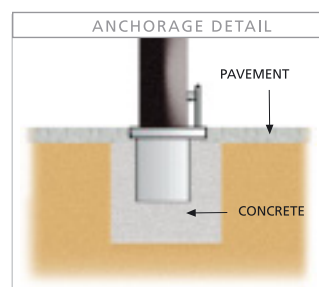

BOLLARD

Grey

H221M

REFERENCE	A	H
H221	100	1000
H221M	100	1000

CARACTERÍSTICAS

Material: Grey-100 steel joist.

Installation: Embeddable base.

Finishing: Zinc coated and brillant dyed polyester (oven technique). Black colour.

Steel base
H221B