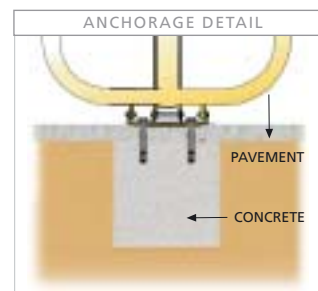

BOLLARD **Parking** **H290**

INSTALLATION

REFERENCE	A	B	C	H	H1
H290	610	245	190	550	500

CHARACTERISTICS

- Material:** Iron body. Tipping system.
- Installation:** By means of three expansion anchorages.
- Finishing:** Epoxi yellow paint.