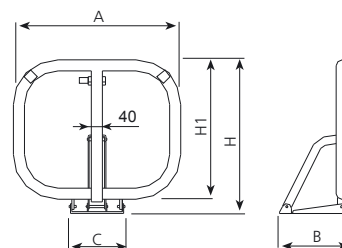

BOLLARD **Parking** **H290**

INSTALLATION

REFERENCE	A	B	C	H	H1
H290	610	245	190	550	500

CHARACTERISTICS

- Material:** Iron body. Tipping system.
- Installation:** By means of three expansion anchorages.
- Finishing:** Epoxi yellow paint.